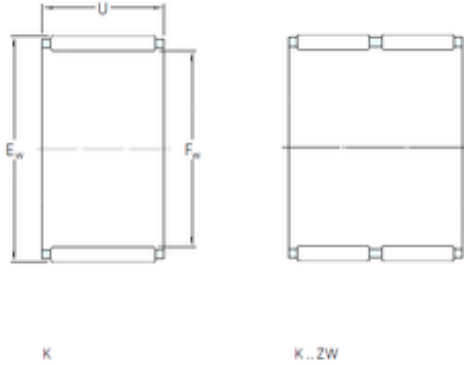

NSK BEARING CORP.OF AMERICA

SKF K14x18x15TN needle roller bearings

Bearing No. K14x18x15TN

Bore Diameter	14 mm
Outer Diameter	18 mm
Fw	14 mm
Ew	18 mm
U	15 mm
Weight	0,005 Kg
Basic dynamic load rating (C)	9,13 kN
Basic static load rating (C0)	12,5 kN
Fatigue load limit (Pu)	1,46
Reference speed	24000 r/min

K14x18x15TN Bearing 2D drawings and 3D CAD models