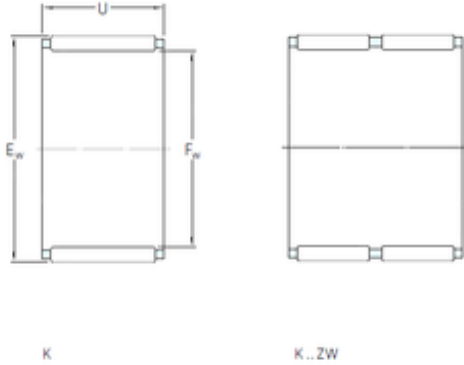

## SKF K14x18x15TN needle roller bearings

Bearing No. K14x18x15TN

Bore Diameter	14 mm
Outer Diameter	18 mm
Fw	14 mm
Ew	18 mm
U	15 mm
Weight	0,005 Kg
Basic dynamic load rating (C)	9,13 kN
Basic static load rating (C0)	12,5 kN
Fatigue load limit (Pu)	1,46
Reference speed	24000 r/min

K14x18x15TN Bearing 2D drawings and 3D CAD models