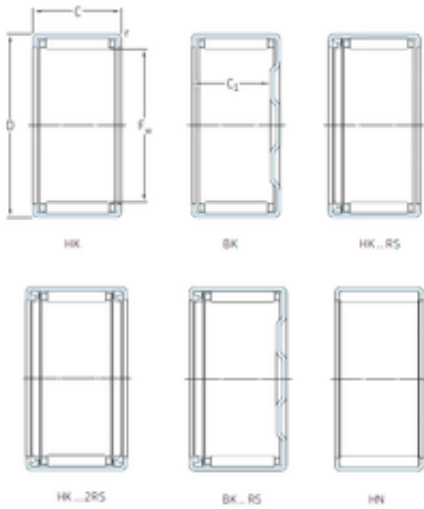

NSK BEARING CORP.OF AMERICA

SKF HN2520 needle roller bearings

Bearing No. HN2520

Size	25x32x20 mm
Bore Diameter	25 mm
Outer Diameter	32 mm
Width	20 mm
Fw	25 mm
D	32 mm
C	20 mm
Weight	0,0395 Kg
Basic dynamic load rating (C)	26,4 kN
Basic static load rating (C0)	60 kN
Fatigue load limit (Pu)	7,2
Reference speed	8000 r/min

HN2520 Bearing 2D drawings and 3D CAD models